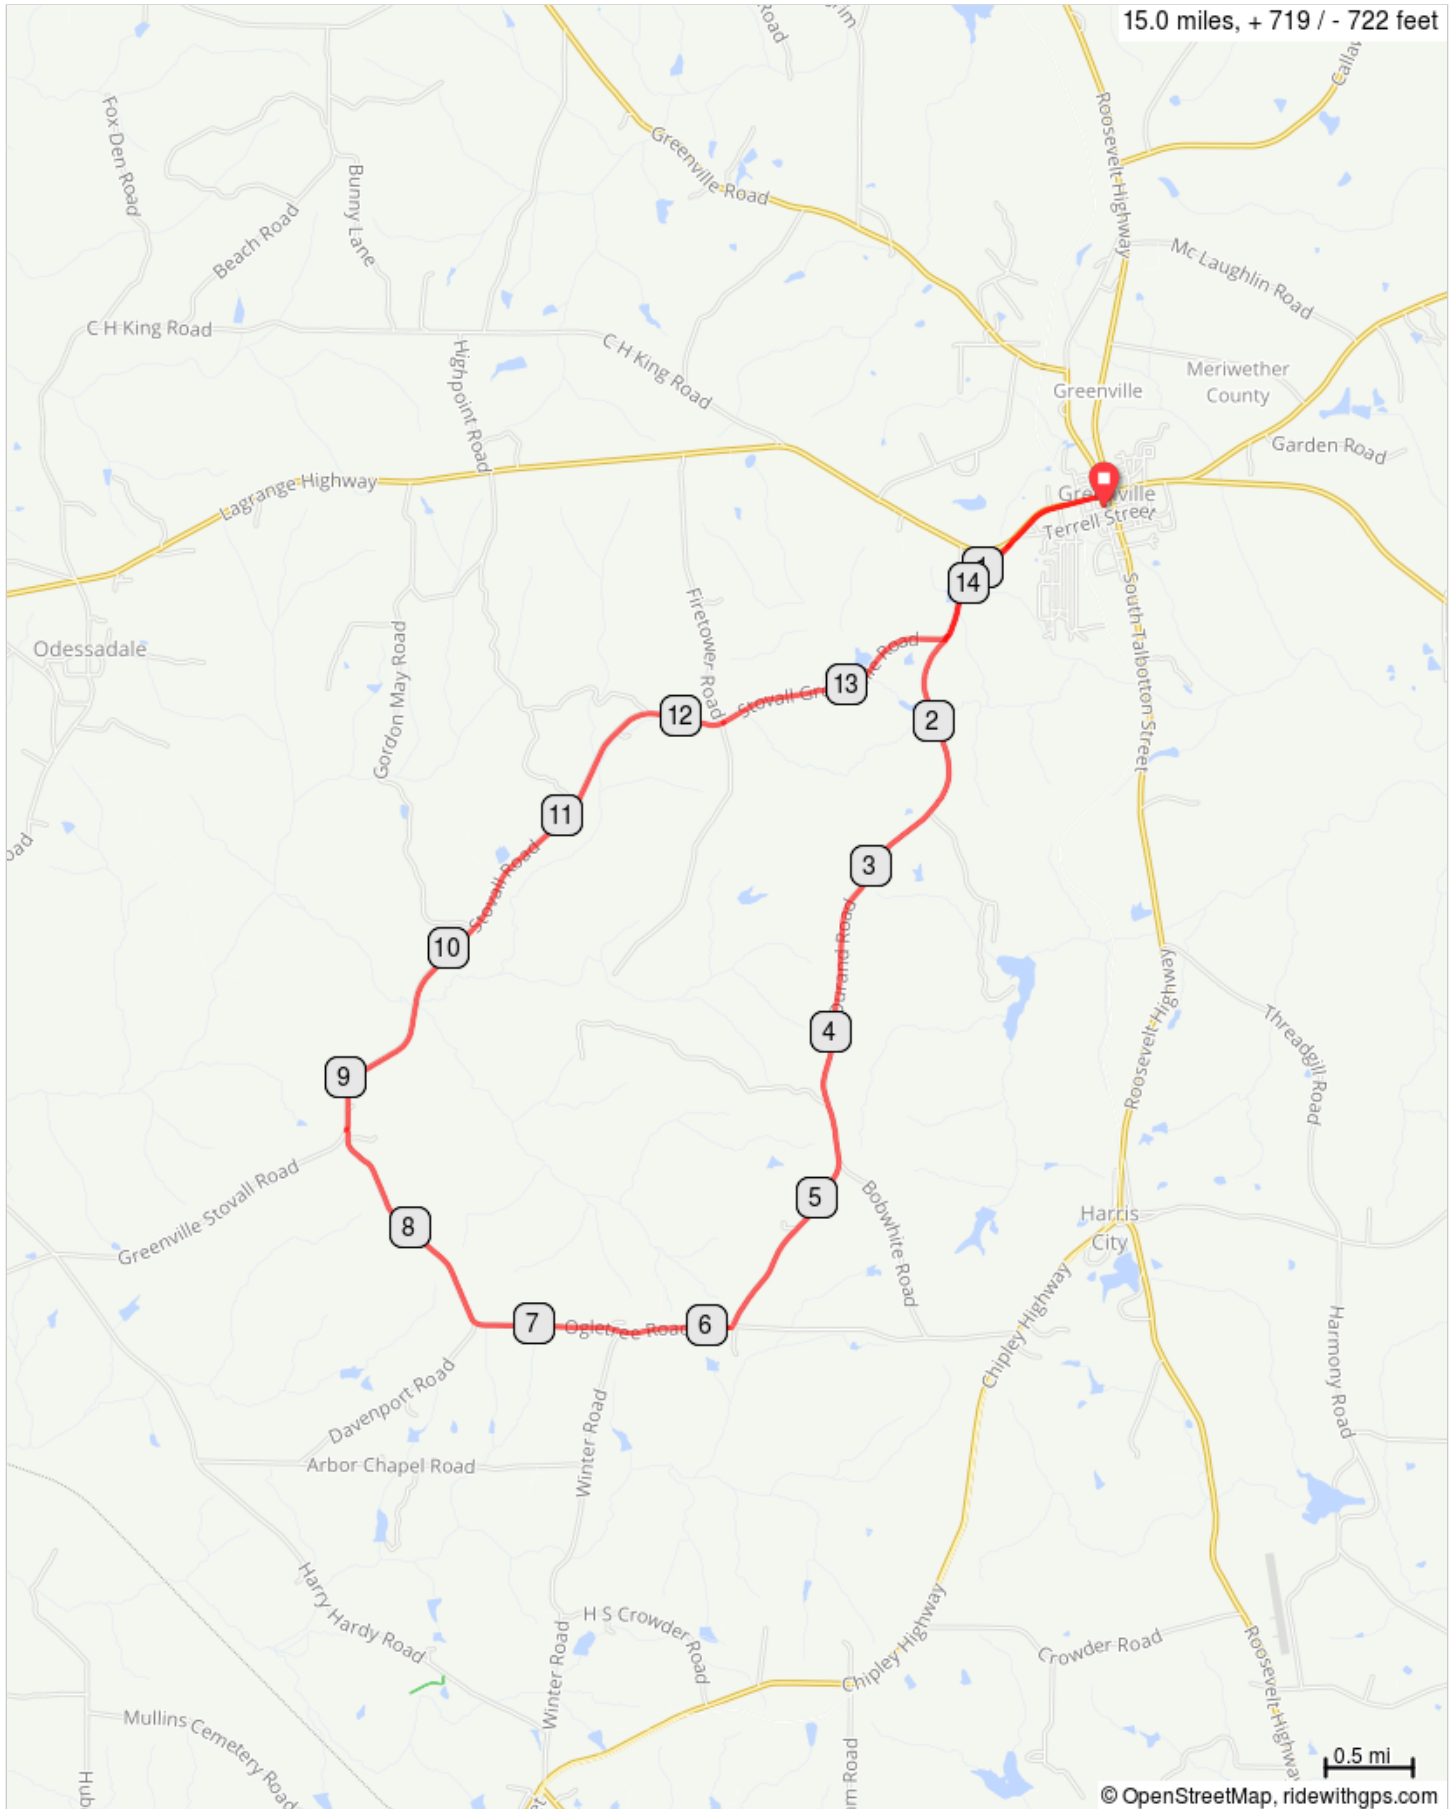

Ride with the King 15-Mile

In case of emergency call 911.

Otherwise, call Mike Hogan: 334-332-3440.

Ride with the King 15-Mile

Num	Dist	Prev	Type	Note	Next
1.	0.0	0.0	▶	Start of route	0.0
2.	0.0	0.0	➔	S Depot St turns slightly R and becomes S Court Square	0.0
3.	0.1	0.0	←	L onto S Talbotton St	0.0
4.	0.1	0.0	←	Slight L onto GA-109 W	0.1
5.	0.2	0.1	←	L onto N Depot St	0.0
6.	0.2	0.0	➔	R onto GA-109 W	0.6
7.	0.8	0.6	←	Slight L onto Stovall Rd	0.7
8.	1.5	0.7	←	Slight L onto Old Durand Rd	4.4
9.	5.9	4.4	➔	R onto Ogletree Rd	2.8
10.	8.7	2.8	➔	R onto Stovall Rd	3.5

8.7 miles. +432/-400 feet

Num	Dist	Prev	Type	Note	Next
11.	12.2	3.5	↑	Continue onto Stovall Greenville Rd	1.4
12.	13.7	1.4	↑	Continue onto Stovall Rd. (Joins 35-mile route.)	0.7
13.	14.3	0.7	↑	Continue onto GA-109 E	0.6
14.	14.9	0.6	➔	R onto S Depot St	0.1
15.	15.0	0.1	▣	End of route	0.0

6.3 miles. +113/-157 feet

In case of emergency call 911.

Otherwise, call Mike Hogan: 334-332-3440.